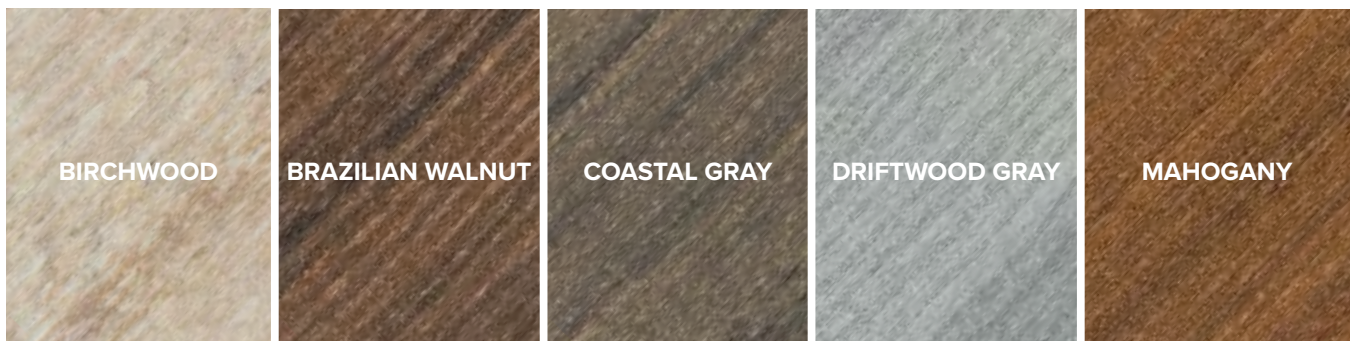

WOOD GRAIN PLASTIC

Distributed by:

www.centaur-asiapacific.com
info@centaur-asiapacific.com

*Hong Kong, Macau, Singapore, Malaysia, Vietnam, Thailand, Cambodia, China, Indonesia, and Brunei.