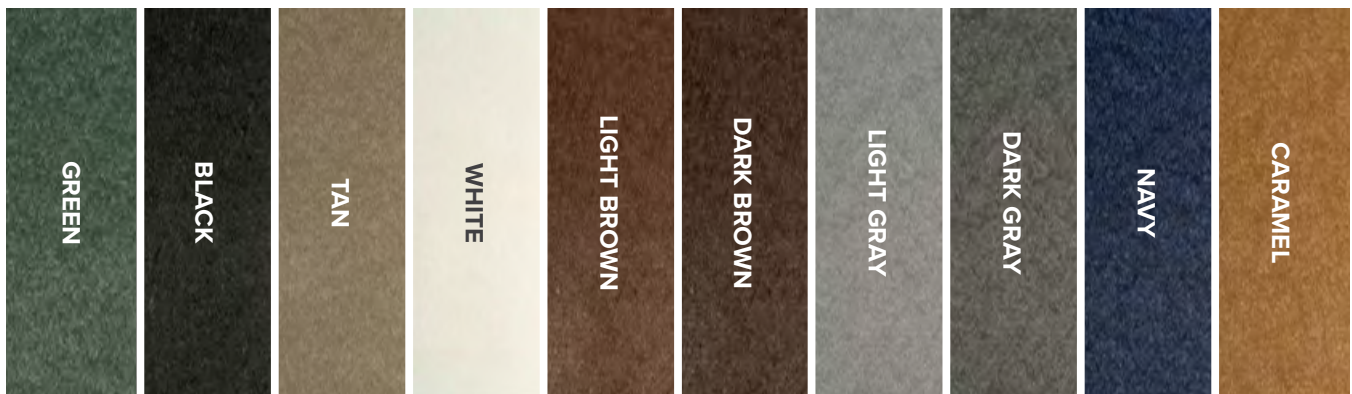

We give recycled plastic a good name.

FOREVER-NU™ RECYCLED PLASTIC

Forever-nu™ is our alternative to wood. This maintenance free recycled plastic is made from Highest-Grade HDPE. Unlike composites, there are no fillers, making it naturally resistant to rot, rust, decay and insects. UV inhibitors added to the material ensures that they maintain their color for years. Choose from 100 color combinations to match your facility's aesthetic needs.

SMOOTH GRAIN PLASTIC