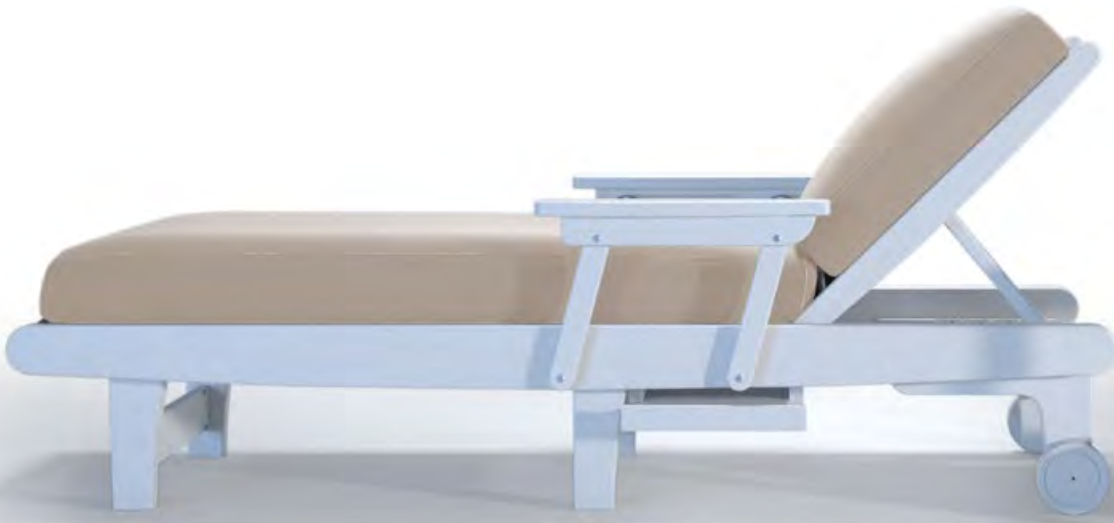

YARMOUTH
Single Glider
29"W x 32"D x 42"H (16.125" seat height)

YARMOUTH
Double Glider
53"W x 32"D x 42"H (16.125" seat height)

HYANNIS
Single Glider
29"W x 32"D x 45"H (16.5" seat height)

HYANNIS
Double Glider
54"W x 33"D x 43"H (16.5" seat height)