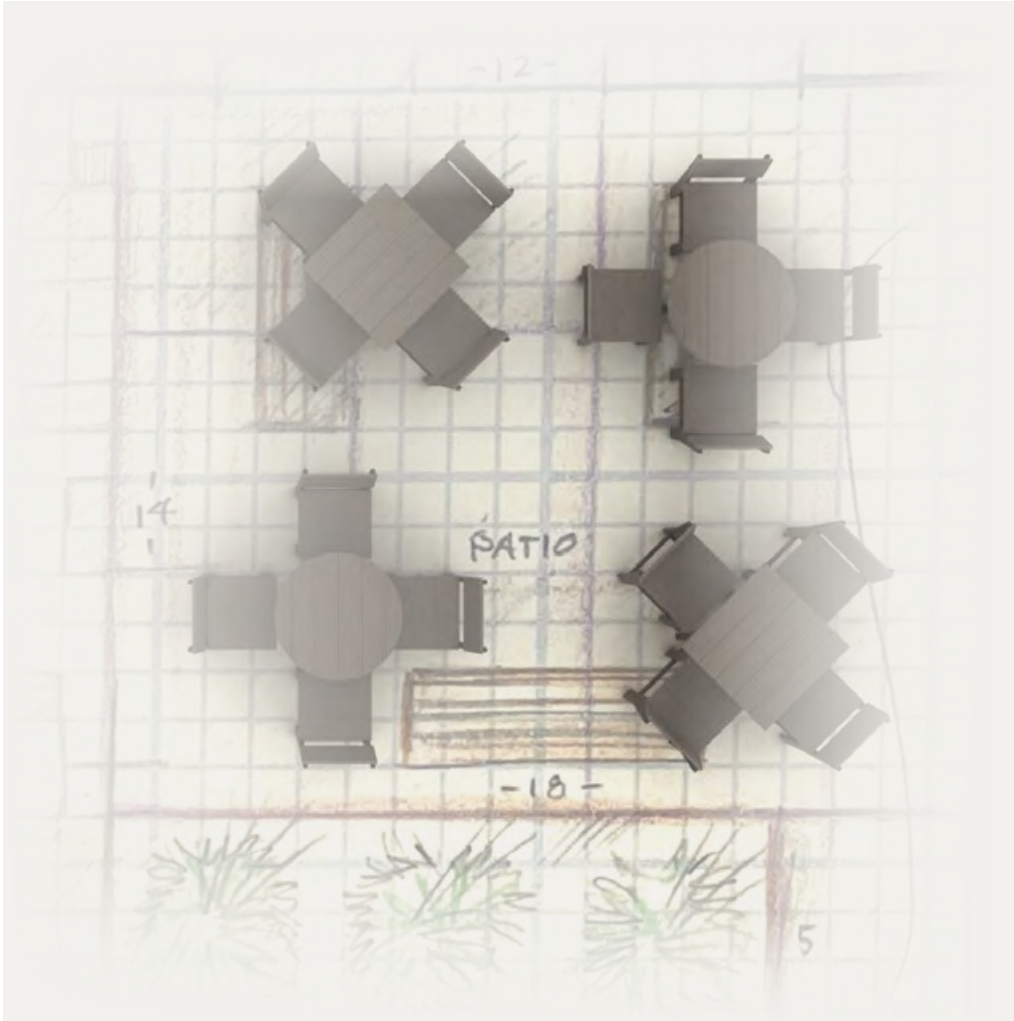

DINING

DESIGNER DINING SETS

Invest in durable outdoor furniture that will provide a lasting impression on your patrons and guests with our top-quality tables and chairs. Our versatile options include round, square, and rectangular tables, perfectly designed to accommodate any event.