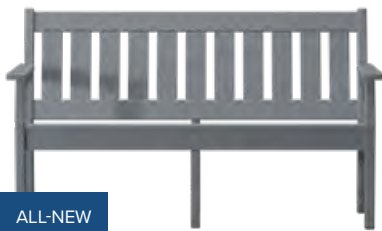

ALL-NEW

MILANO
60" Bench
63.25"W x 24.5"D x 36.25"H (17.5" seat height)