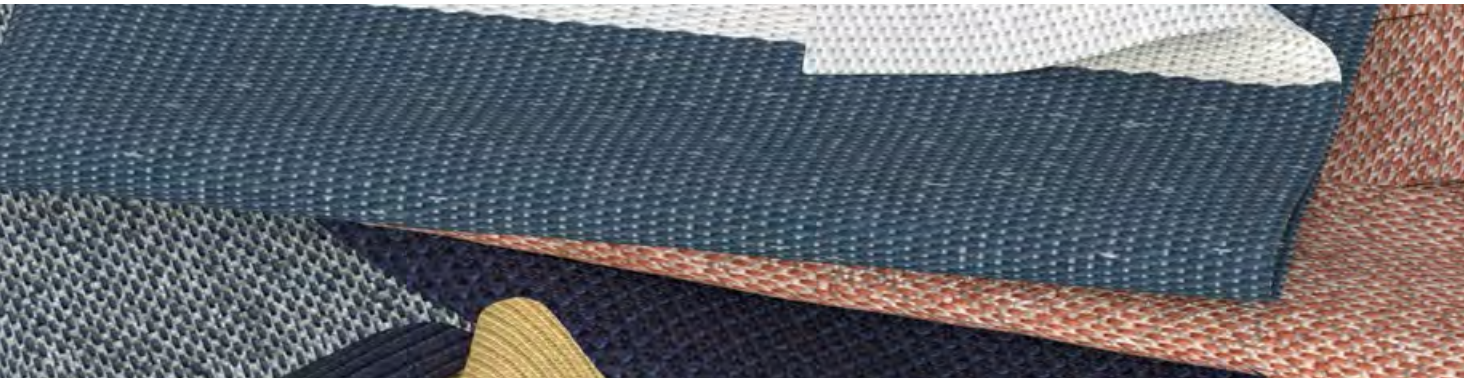

THROW PILLOWS

To provide contrast on your deep seating cushions, consider adding a few throw pillows to create an inviting experience. Made from commercial-grade Outdura® fabrics. Call for more details.

SLING FABRICS

SLING OPTIONS

Our standard sling options are listed here.