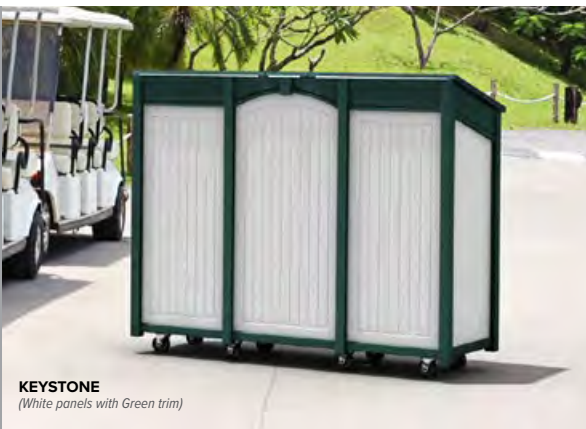

KEYSTONE
KS-PO3 (Navy panels with Tan trim)

FEATURES Available in flat top configuration
DIMENSIONS 38"W x 22"D x 49"H

GREAT LAKES

TRIBUTE

HIGHLANDS

BIRKDALE

LARGE

KEYSTONE
(White panels with Green trim)