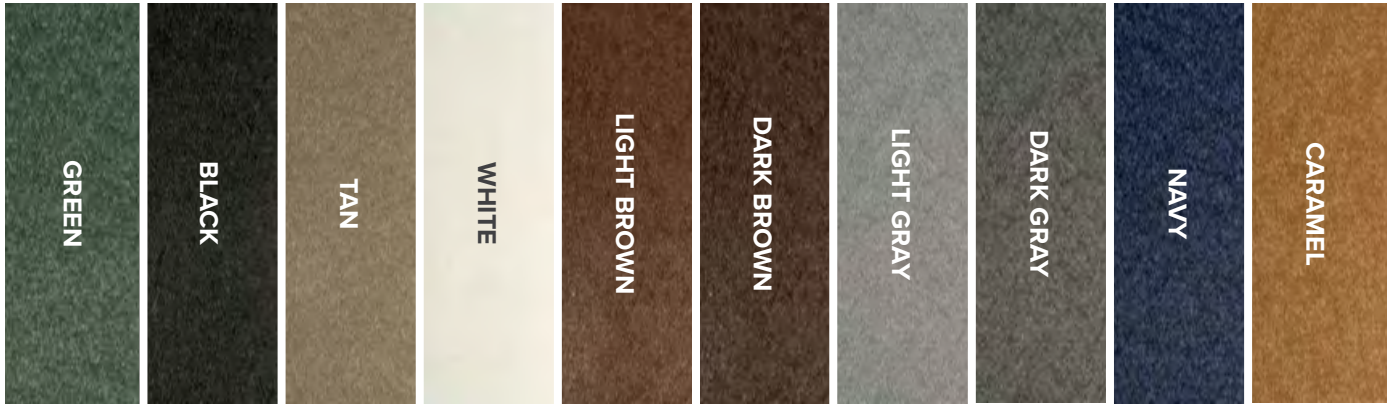

We give recycled plastic a good name.

FOREVER-NU™ RECYCLED PLASTIC

Forever-nu™ is our alternative to wood. This maintenance free recycled plastic is made from 95% pure HDPE. Unlike composites, there are no fillers, making it naturally resistant to rot, rust, decay and insects. UV inhibitors added to the material ensures that they maintain their color for years. Choose from 100 color combinations to match your facility's aesthetic needs.

SMOOTH GRAIN PLASTIC