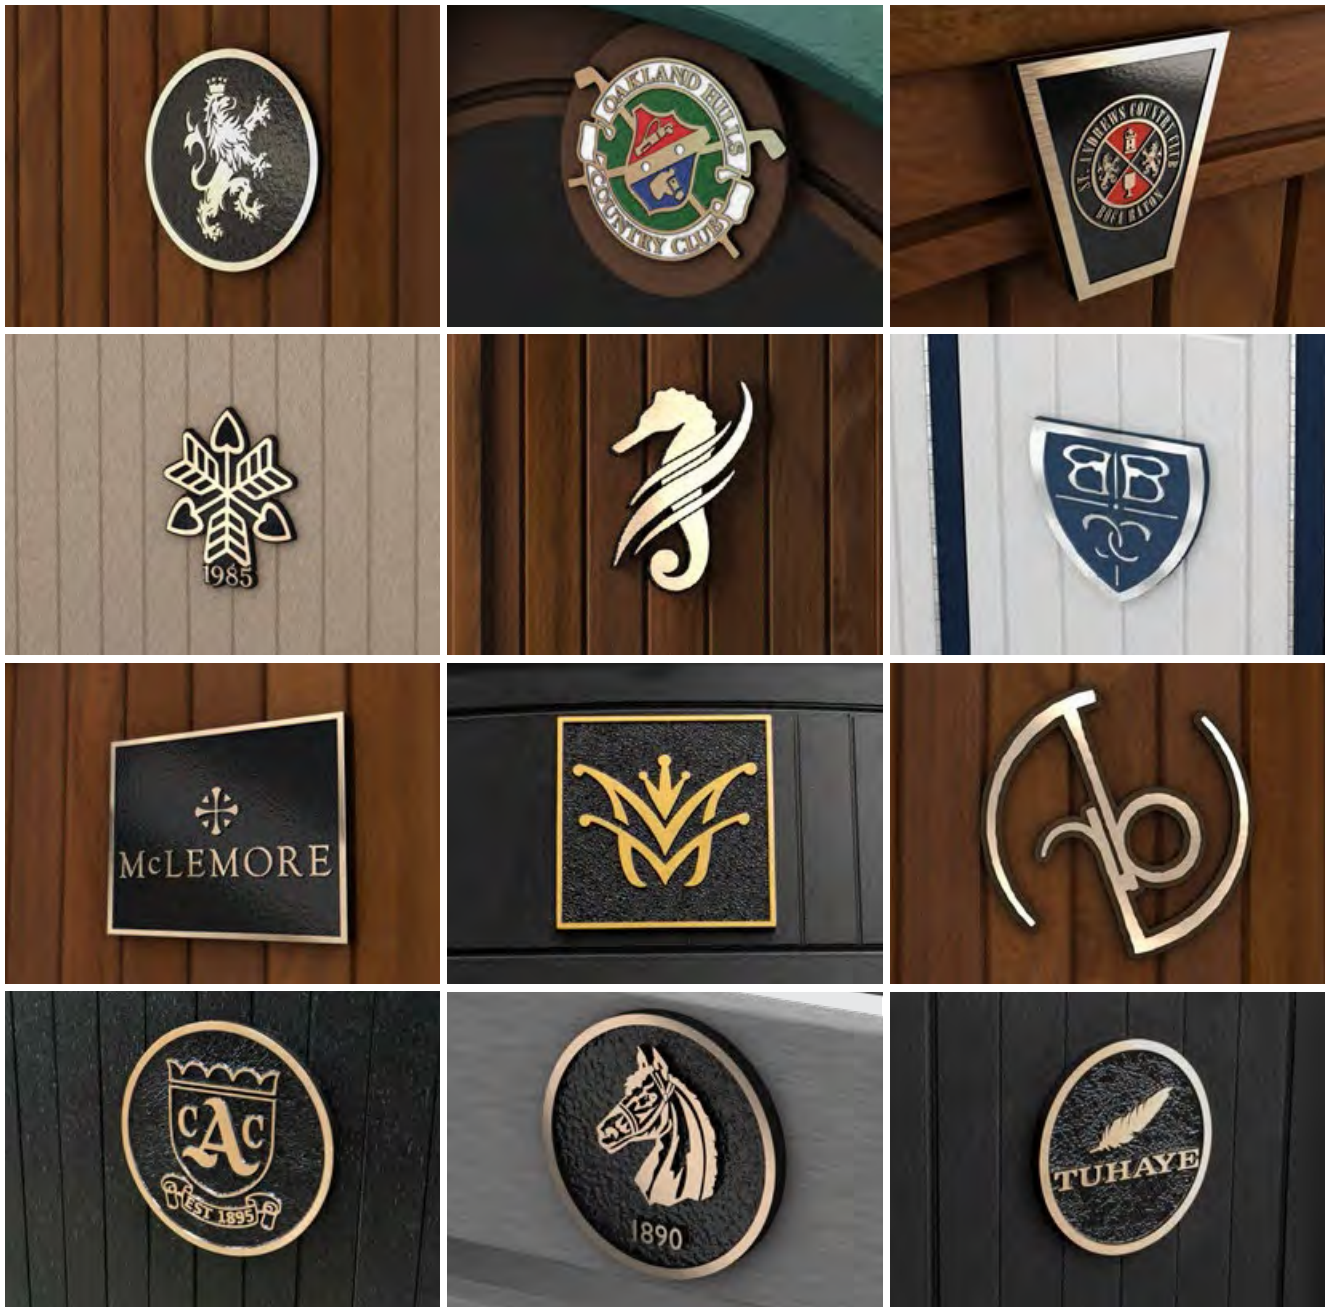

Make Your Mark

LOGO APPLICATIONS

WEAR YOUR COURSE LOGO WITH PRIDE

We know your logo is more than just a name and a design. It represents your brand; what you stand for and what makes you unique. Capture the intangibles of your brand and extend them throughout your property with our logo applications options.

► CAST METAL (BRONZE / ALUMINUM)