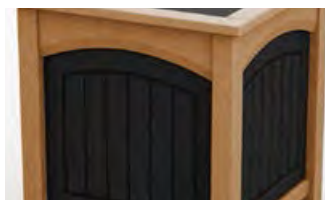

DIVOT MIX STORAGE

INDEX - GREENS & GROUNDS

SMALL

DIMENSIONS [SHORT] 19"W x 10"D x 13"H
DIMENSIONS [TALL] 19"W x 10"D x 28"H
VOLUME 5 Gallons

MEDIUM

DIMENSIONS [SHORT] 15"W x 16"D x 18"H
DIMENSIONS [TALL] 15"W x 15"D x 30"H
VOLUME 10 Gallons

HIGHLANDS

ROUND

DIMENSIONS 15"Di x 12"H
VOLUME 3.5 Gallons

BROKEN TEE BOXES

BROKEN TEE BOX

DIMENSIONS 10"W x 8"D x 3"H

▶ OPTIONS & ADD ONS

CUSTOMIZED SIZES

Choose either our short or tall configurations. They can hold anywhere from five to over 100 gallons of divot mix. Let us know what you need and we'll help select the size that's right for you.

ADD YOUR LOGO

Overlay, Engraved, Plaque and Cast Metal Logos available, call or see page 144 for more information.