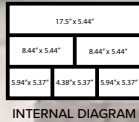

GREAT LAKES

TRIBUTE

HIGHLANDS

BIRKDALE

MEDIUM

KEYSTONE
(Green panels with Black trim)

DIMENSIONS 17.5"W x 17.5"D x 9"H

Some assembly required, available on post and with or without lid.