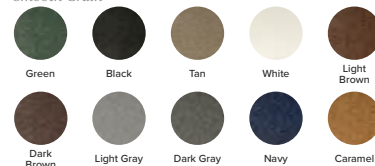

FOREVER-NU® RECYCLED PLASTIC

Smooth Grain

IPE

Hardwood

See page 142 for more.