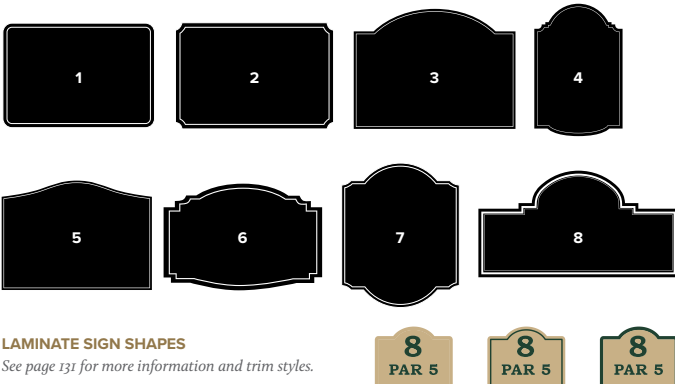

▶ SHAPES & SIZES

LAMINATE SIGN SHAPES
See page 131 for more information and trim styles.