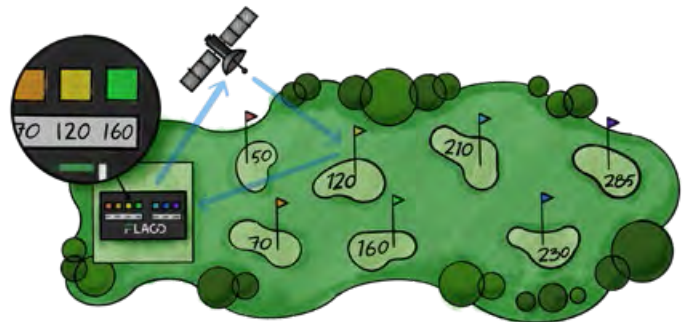

FLAGD

ELEVATE YOUR RANGE EXPERIENCE

GPS-INTEGRATED FURNISHINGS FROM FLAGD GOLF

Prestwick Golf Group is pleased to announce its partnership with FLAGD Golf, a GPS-based range measurement solution for golf course practice facilities. Since 2022, Prestwick is has been the exclusive golf furnishings provider for FLAGD.

FLAGD units act as a digital sign and display GPS distances to the target locations on the range.

Tee Area

ELEVATE YOUR GAME

The trajectory of a player's round starts at the very first tee box when minds are clear and their attention to detail is at an all-time high. Thankfully, you're not accountable for their shot selection – just their overall experience.