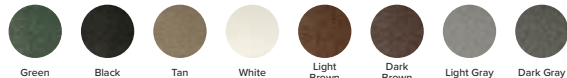

GREAT LAKES
(Green)

DIMENSIONS 15"Ø x 19"H
Not available in wood grain.

MATERIAL OPTIONS

FOREVER-NU® RECYCLED PLASTIC

Smooth Grain

IPE

Hardwood

Wood Grain