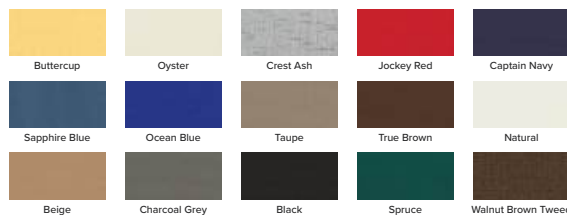

Remy Denim	Remy Driftwood Gray	Remy Fawn	Remy Mushroom	Remy Pesto	Remy Petrol
Remy Pottery	Remy Pumice	Remy Seaspray	Remy Zinc	Captains Navy	China Red
Canary	Kinzie Sailor	Kinzie Wheat	Kinzie Steel	Kinzie Coal	Sparkle Navy

SLING FABRICS

SLING OPTIONS

Our standard sling options are listed here.

Watercolor Tweed Pearly

Delray Stripe

Augustine Denim

Pure White

Martinique

POLE FINISH OPTIONS

FABRIC OPTIONS

Marine Grade

Furniture Grade

Call for more options and pricing.

UMBRELLA BASES

IN-TABLE

STEEL BASE