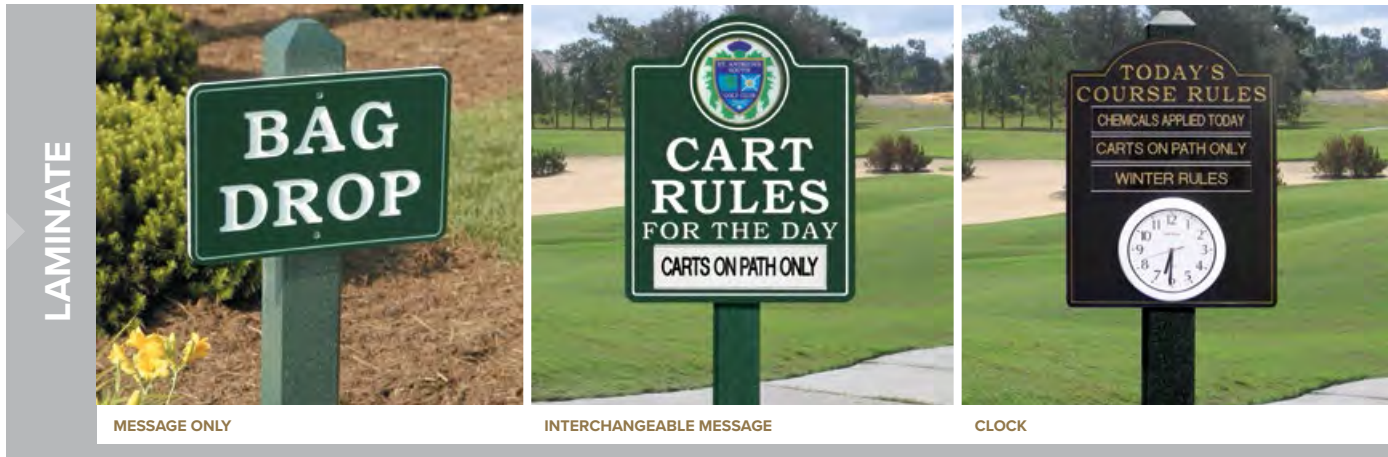

INFORMATIONAL COURSE SIGNS

LAMINATE

MESSAGE ONLY

INTERCHANGEABLE MESSAGE

CLOCK

CAST METAL

INTERCHANGEABLE MESSAGE

LOGO & MESSAGE