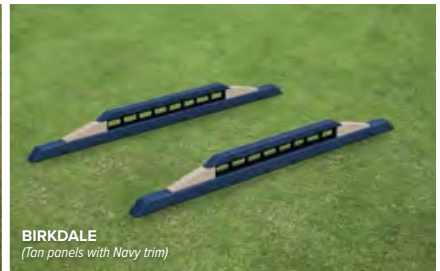

DIMENSIONS 48"W x 4"D x 6"H

BIRKDALE
(Tan panels with Navy trim)

DIMENSIONS 48"W x 4"D x 7"H

▶ BRANDING INSPIRATION

ADD YOUR LOGO

Overlay, Engraved, Plaque and Cast Metal Logos available, call or see page 144 for more information.