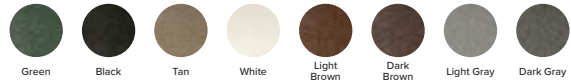

FOREVER-NU® RECYCLED PLASTIC

Smooth Grain

IPE

Hardwood

See page 142 for more.

A-FRAME & EASEL SIGNS

INDEX - PRACTICE AREA

A-FRAME