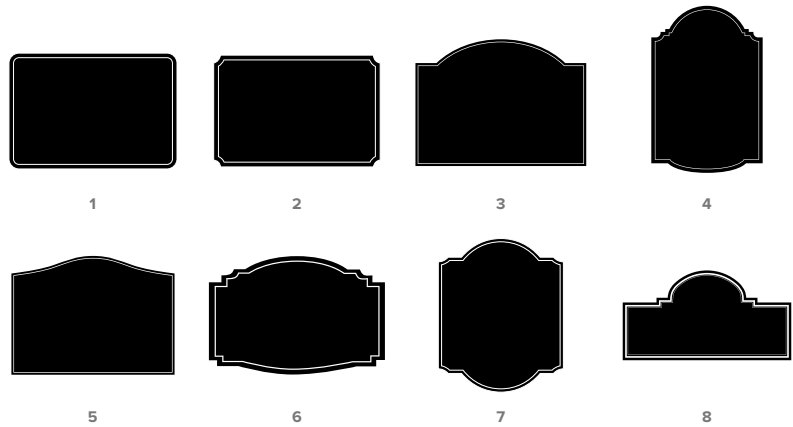

▶ **SHAPE & SIZE**

Choose from one of our more popular shapes, or create your own.