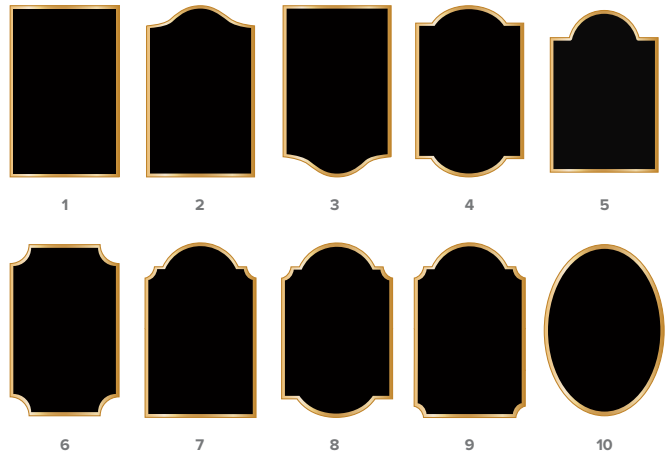

▶ **SHAPE & SIZE**

Choose from one of our more popular shapes, or create your own.