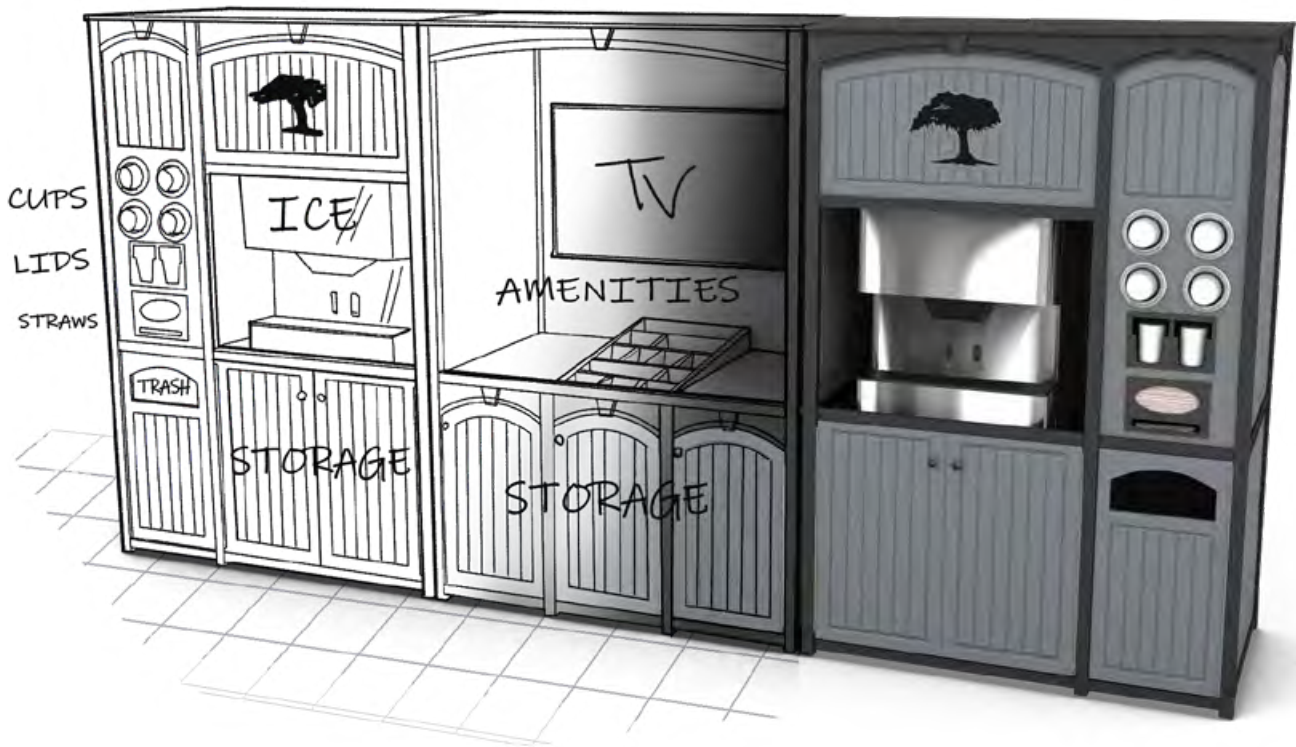

DESIGN FLEXIBILITY

Like a fitted set of clubs, we tailor each piece to your space, level of service, and brand. We understand that a one-size-fits-all solution doesn't work for everyone, which is why we make collaborating an enjoyable process. Tell us your ideas and let's partner together to discover the possibilities.