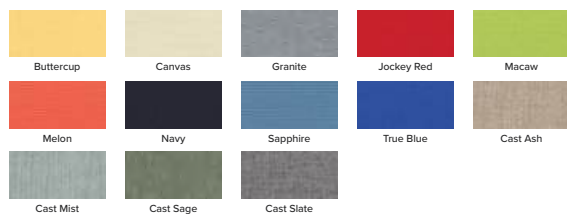

SLING FABRICS

SLING OPTIONS

Our standard sling options are listed here.

Watercolor Tweed Pearly

Delray Stripe

Augustine Denim

Pure White

Martinique

POLE FINISH OPTIONS

FABRIC OPTIONS

Marine Grade

Furniture Grade

Call for more options and pricing.

UMBRELLA BASES

IN-TABLE

STEEL BASE