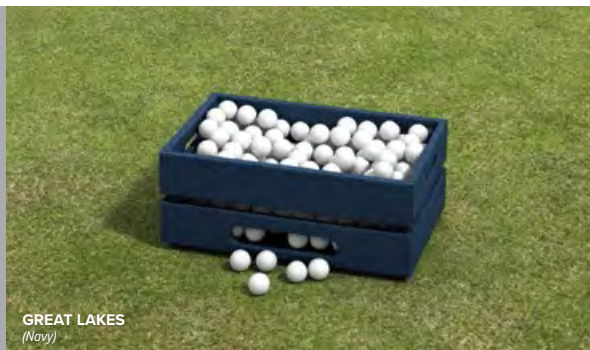

Smooth Grain

IPE

Hardwood

See page 142 for more.

SMALL

GREAT LAKES
(Dark Brown)

DIMENSIONS 13"W x 10"D x 9"H

CAPACITY 150 Golf Balls (approximately)

LARGE

GREAT LAKES
(Navy)

DIMENSIONS 20"W x 13"D x 9"H

CAPACITY 300 Golf Balls (approximately)

▶ BRANDING INSPIRATION

ADD YOUR LOGO OR A SPONSOR LOGO

Overlay, Engraved, Plaque and Cast Metal Logos available, see page 144 for more.