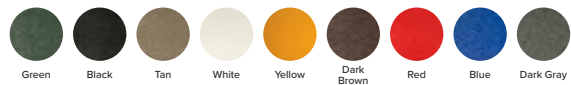

MATERIAL OPTIONS

FOREVER-NU® RECYCLED PLASTIC

HARDWOOD

RECYCLED PLASTIC LAMINATE