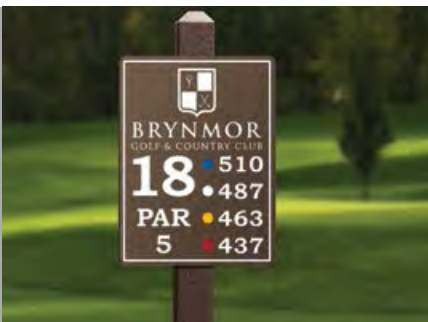

DIMENSIONS 12-18"W x 18-24"H

Course name/logo, hole number, par.

CLASSIC